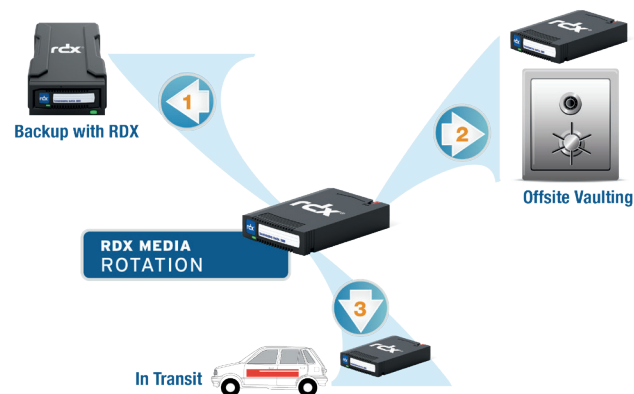

RDX Advantages over entry-level tape

TCO: Save 25% to 40% compared to entry-level tape

Performance: Up to 50x faster than entry-level tape

Future-proof: Full forward and backward compatibility to existing and next-generation cartridges and drives. All entry-level tape technologies are End of Life or don't have future product roadmap

Capacity: Up to 5TB

Media usage: 100x more than tape with 5000 uses and no media wear

Ease of use: no cleaning

Sales and support for Overland-Tandberg products and solutions are available in over 90 countries. Contact us today at salesemea@overlandtandberg.com