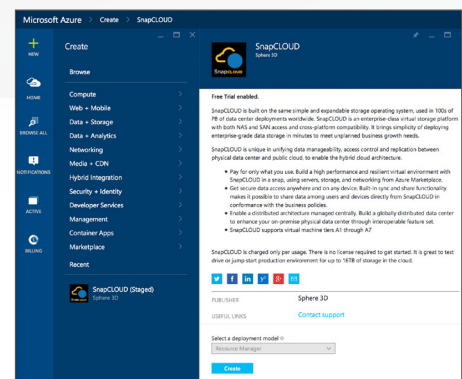

SnapCLOUD Trial

Learn More and Get Help

INTRODUCTION	http://sphere3d.com/snapcloud/
DATASHEET	http://sphere3d.com/wp-content/uploads/2015/07/snapcloud-datasheet-071315.pdf
ADMINISTRATOR'S GUIDE	http://overlandstorage-public.hosted.jivesoftware.com/docs/DOC-3190
FREQUENTLY ASKED QUESTIONS	http://community.overlandstorage.com/support/kb/snapcloud
GET SUPPORT	http://community.overlandstorage.com/
SETUP A VIRTUAL PRIVATE NETWORK TO THE CLOUD	https://azure.microsoft.com/en-us/documentation/articles/vpn-gateway-about-vpn-devices/

Sales Offices

Americas

125 S. Market Street
San Jose, CA 95113
USA
Tel: 1 858 571 5555

Asia Pacific

16 Collyer Quay
Level 1
Singapore, 049318
Tel: +65 6818 9266

France

18 Rue Jean Rostand
Orsay
91400, France
Tel: +33 (0) 1 81 91 73 40

Germany

Feldstraße 81
44141 Dortmund
Germany
Tel: +49 231 5436 0

Japan

Dai 6 Ito Bldg 5F
4-4-7 Ebisu
Shibuya-ku
Tokyo 150-0013 Japan
Tel: +81 3 5475 2140

United Kingdom

Regus Atlantic House
Imperial Way
Reading, RG2 0TD
United Kingdom
Tel: +44 1 189 898 000