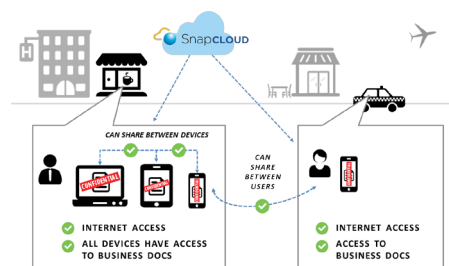

- Deploying applications and NAS storage in the cloud.
- Deploying applications in the enterprise with NAS storage access in the cloud.

**Personal Cloud** Sync & Share data. With Dropbox-like convenience without the vulnerabilities of generic cloud storage, SnapCLOUD's built-in, enterprise-grade, Sync & Share functionality allows data in the cloud to be shared between multiple devices and multiple users.