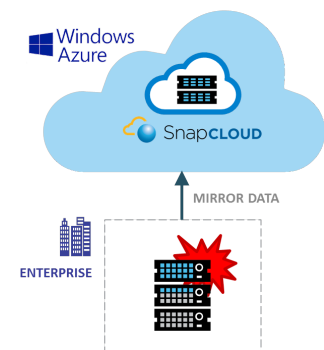

'Disaster Recovery' Site in the Cloud Enterprises spend millions on maintaining backup systems that are unused for 90%+ of the year. Switching to a pay-as-you-go model reduces infrastructure and storage costs considerably, while making data protected and available all the time.